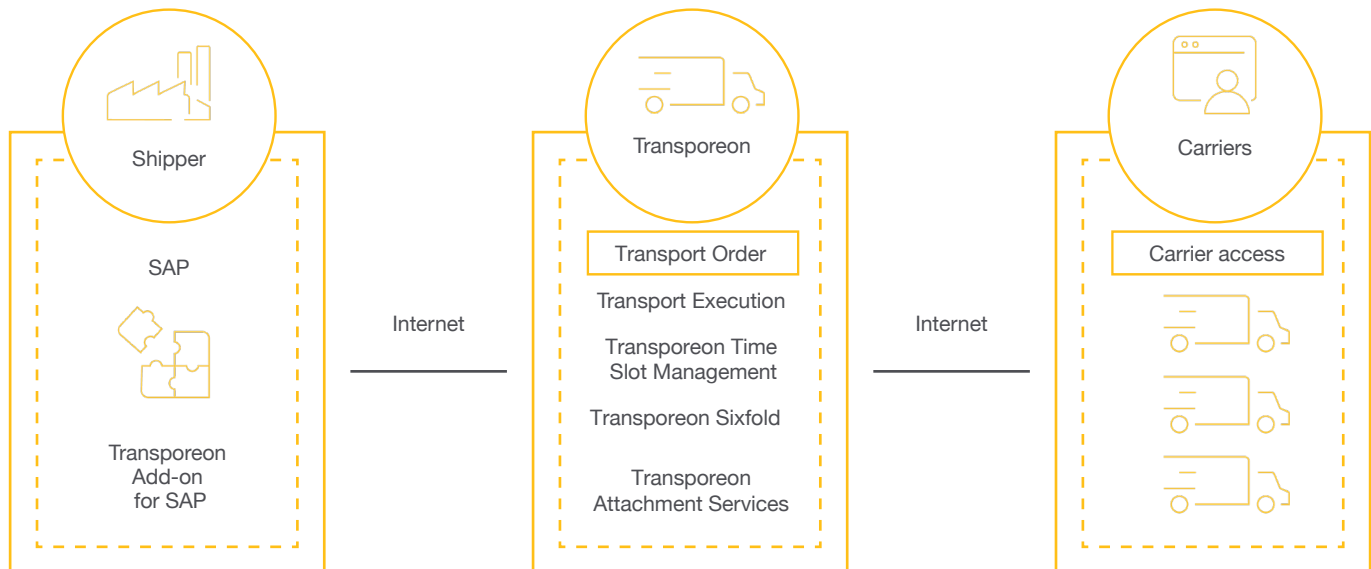

FOR THE IT MANAGER

For new business cases, new integrations or software is needed. An unharmonised and difficult to monitor IT landscape is often the result.

FOR THE DISPATCHER AND END USER

Often deals with a variety of tools and GUIs on a daily basis. Needs to switch between several applications for working on the same outbound shipment. This is time consuming and inefficient.

NO CUSTOMIZING NECESSARY

No customizing of the SAP ERP necessary to send / receive the IDoc SHPMNTxx

HOW IT WORKS

INTEGRATION SCENARIO TRANSPOREON ADD-ON FOR SAP

BENEFITS

- Seamless integration with SAP system
- Low implementation and maintenance effort
- Simple roll out with complete onboarding of every carrier in your network
- No interface or middleware installation necessary
- Low investment cost
- High end-user acceptance due to familiarity with the SAP user interface

OUR PARTNER - SNAP CONSULTING

- Transporeon developed the Add-on together with the certified SAP partner "snap Consulting" from Vienna.

Its deep SAP integration and extensive expansion and scaling capabilities make the Add-on the perfect solution to connect our complex transport processes with the Transporeon platform. Our users appreciate the ease of use and consistent user experience. **If your organization uses SAP, the Transporeon Add-on for SAP is a must.**